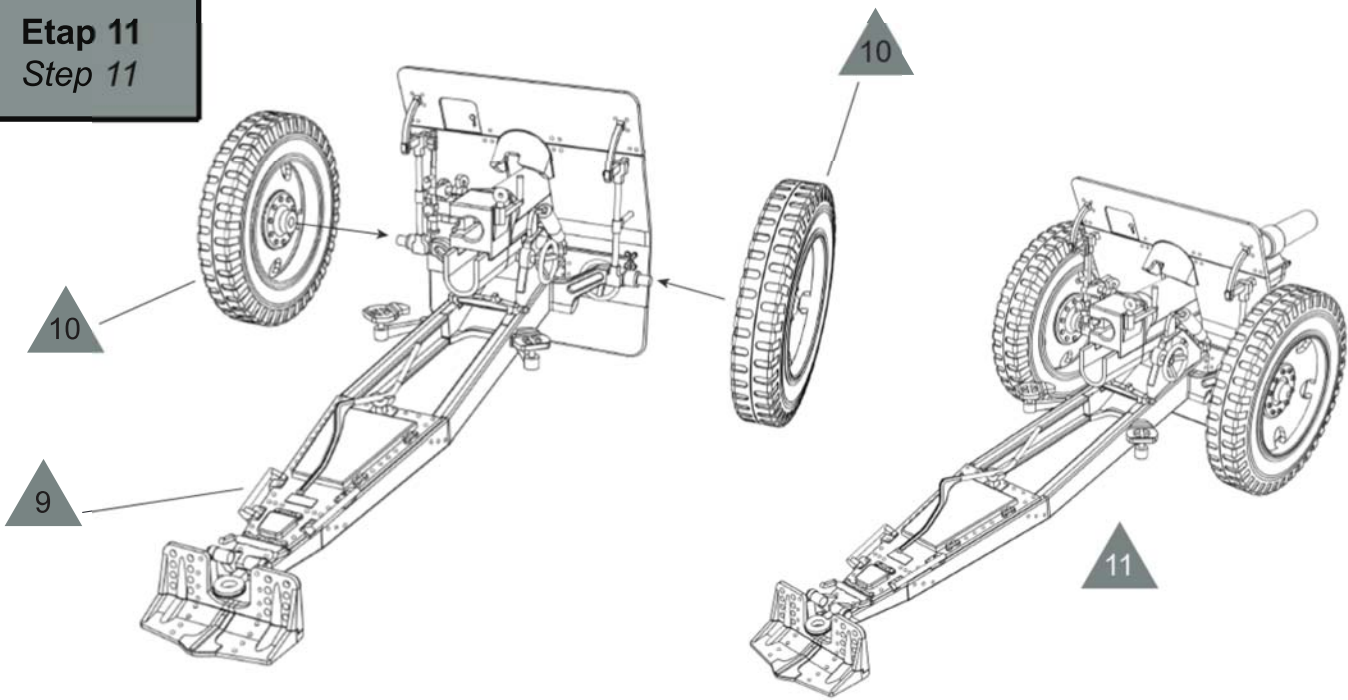

Etap 4
Step 4

Etap 5
Step 5

Etap 6
Step 6

Etap 7
Step 7

Etap 8
Step 8

Etap 9
Step 9

Etap 10
Step 10

Wykonaj 2 /
Make 2

Etap 11
Step 11

Wykonany Model
Built Model

ALSO AVAILABLE FROM IBG MODELS

1:35
35059

IBG MODELS

Crew figures included

75mm Field Gun wz. 1897 with crew
Armata Polowa wz. 1897 z obsługą

This advertisement features a large green field gun with two crew members in a field. One soldier stands on the left with binoculars, while another is positioned by the front wheel of the gun. The background shows a misty landscape under a blue sky with clouds. The IBG Models logo is in the top right, and a circular inset shows five crew figures. The product name is written in both English and Polish at the bottom.