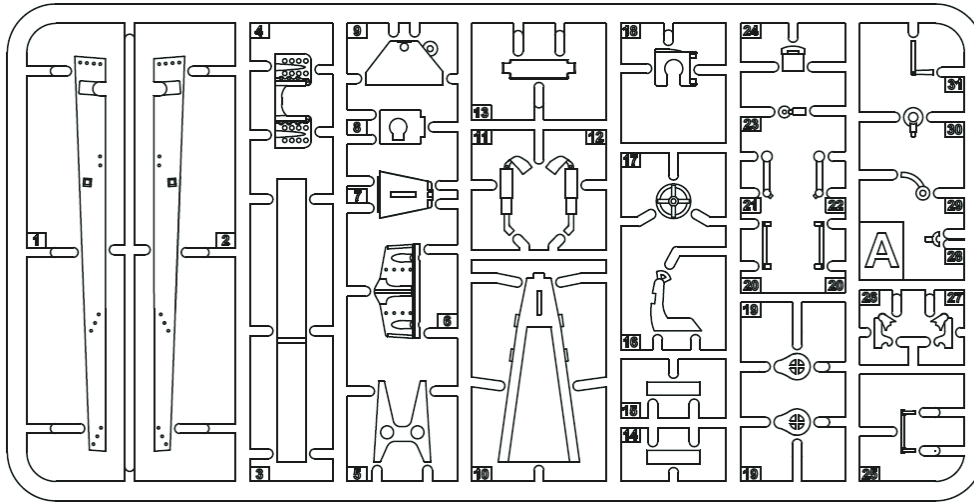

Elementy modelu
Elements of the model kit

Ramka A / Frame A