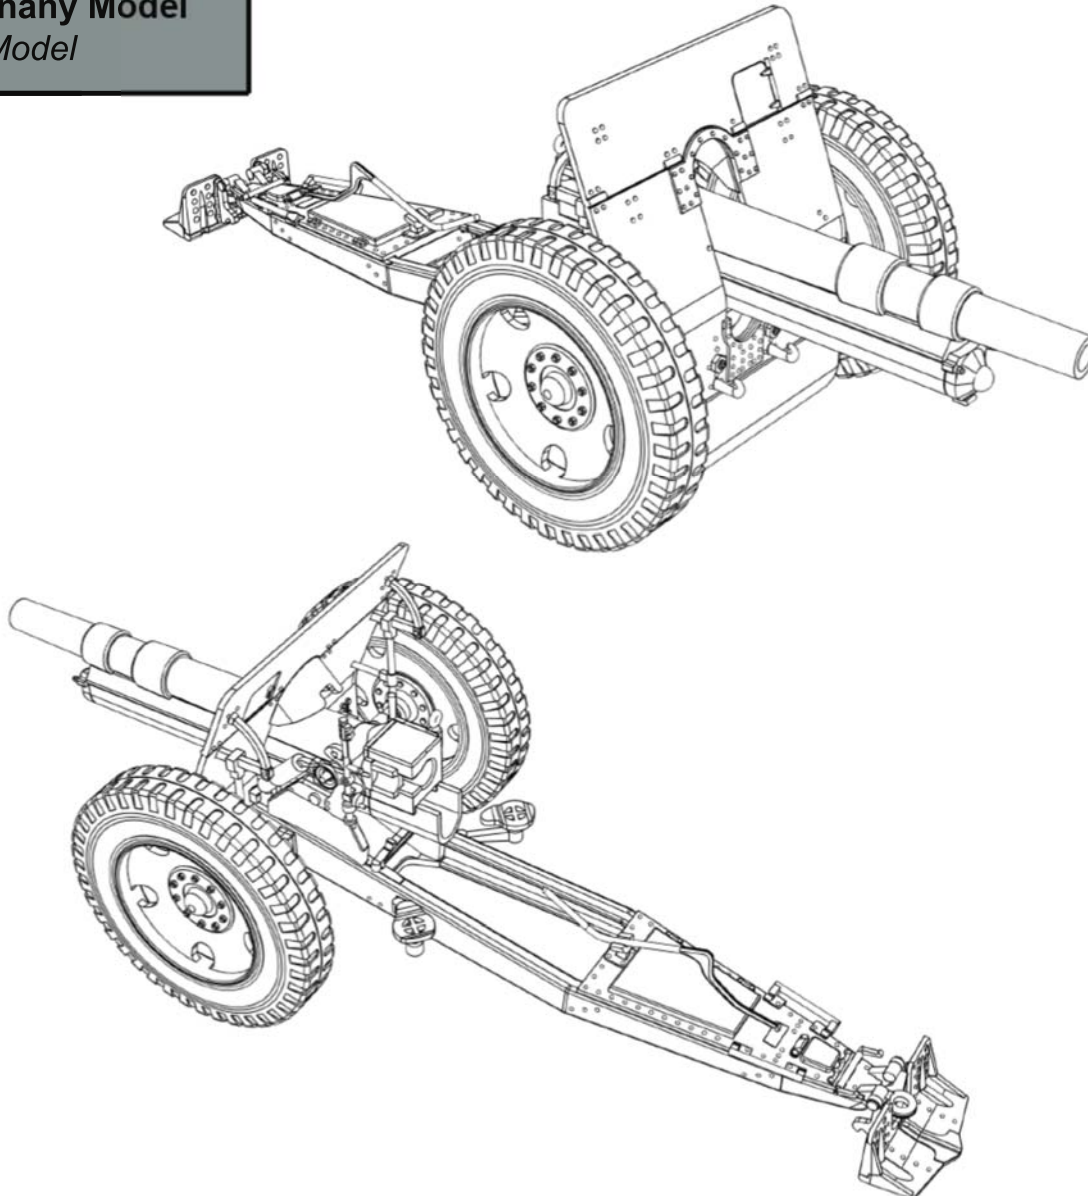

Etap 4
Step 4

Etap 5
Step 5

Etap 6
Step 6

Etap 7
Step 7

Etap 8
Step 8

Etap 9
Step 9

Etap 10
Step 10

Wykonaj 2 /
Make 2

Etap 11
Step 11

Wykonany Model
Built Model

ALSO AVAILABLE FROM IBG MODELS

1:35
35059

IBG MODELS

Crew figures included

75mm Field Gun wz. 1897 with crew
Armata Polowa wz. 1897 z obsługą

This advertisement features a large green field gun with two crew members in a field. One soldier stands on the left with binoculars, while another is positioned by the front wheel of the gun. The background shows a misty landscape under a blue sky with clouds. The IBG Models logo is in the top right, and a circular inset shows five crew figures. The product name is written in both English and Polish at the bottom.