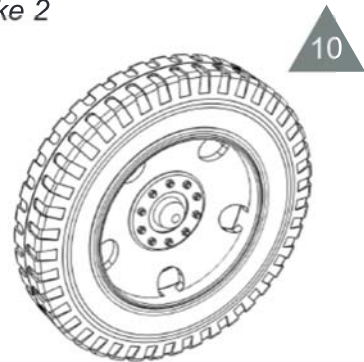

Ramka B / Frame B

Ramka H x2 / Frame H x2

Ramka G / Frame G

Ramka I x2 / Frame I x2

Metalowa lufa / Metal barrel

Etap 1
Step 1

Etap 2
Step 2

Etap 3
Step 3

Etap 4
Step 4

Etap 5
Step 5

Etap 6
Step 6

Etap 7
Step 7

Etap 8
Step 8

Etap 9
Step 9

Etap 10
Step 10

Wykonaj 2 /
Make 2

Etap 11
Step 11

Wykonany Model
Built Model

ALSO AVAILABLE FROM IBG MODELS

1:35
35059

IBG MODELS

Crew figures included

75mm Field Gun wz. 1897 with crew
Armata Polowa wz. 1897 z obsługą

This advertisement features a large green field gun with two crew members in a field. One soldier stands on the left with binoculars, while another is positioned by the front wheel of the gun. The background shows a misty landscape under a blue sky with clouds. The IBG Models logo is in the top right, and a circular inset shows five crew figures. The product name is written in both English and Polish at the bottom.